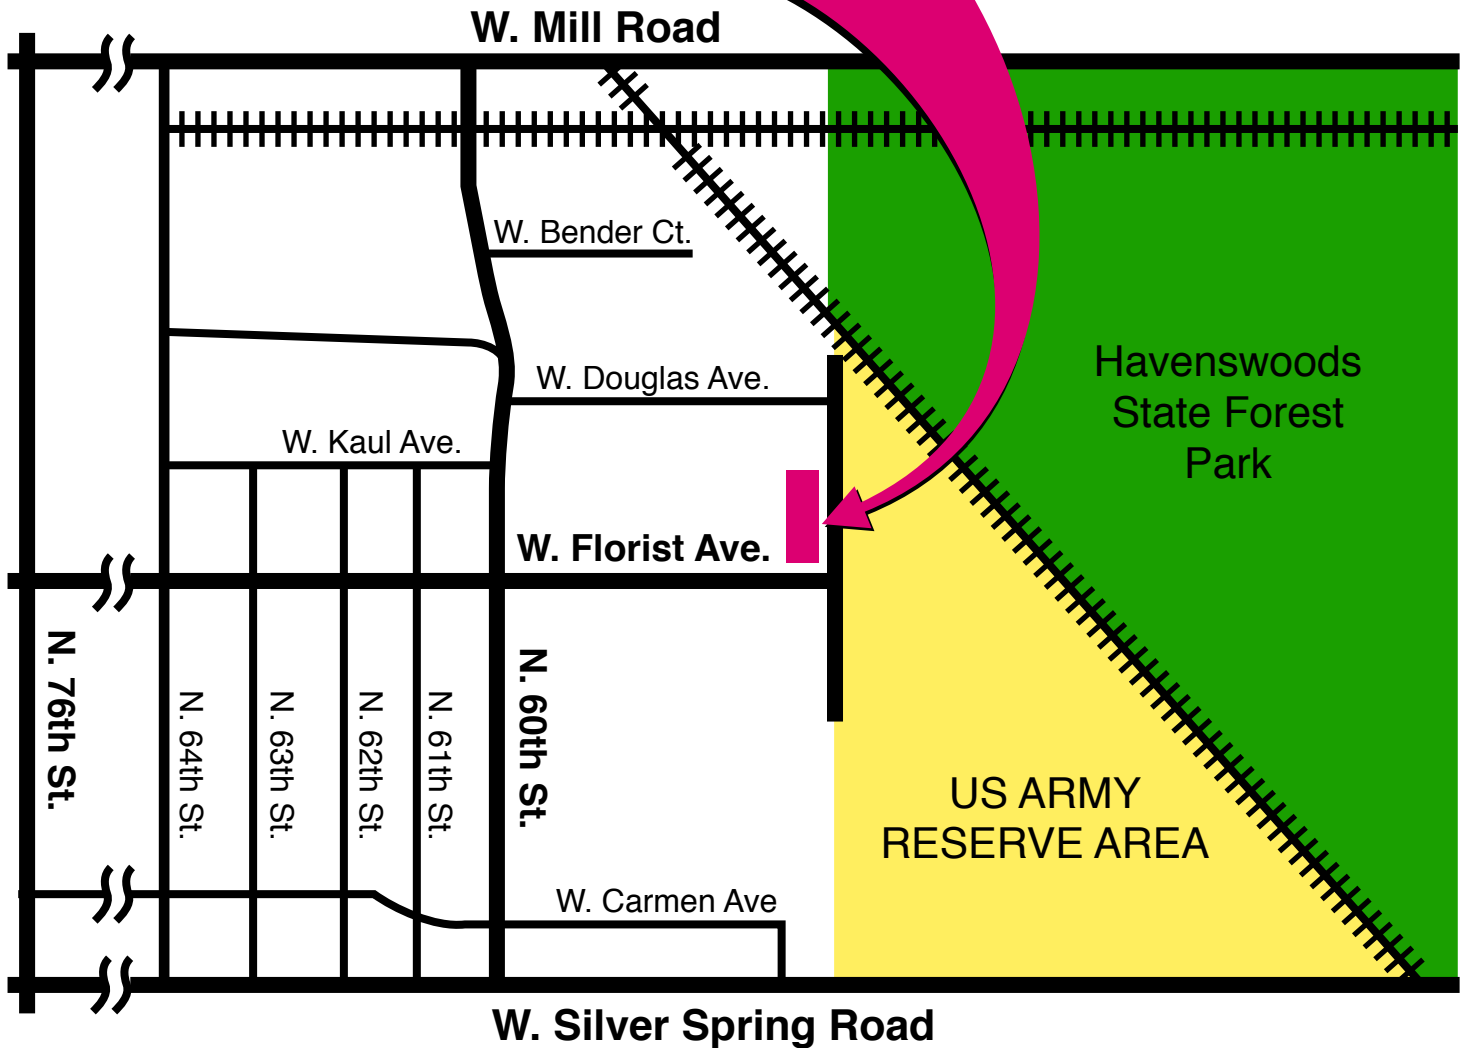

6033 N. 55th St.
Milwaukee, WI 53218

Phone: (414) 462-3307
Fax: (414) 462-3319

Directions:

We're located at the corner of Florist Ave., and 55th Street, just North of Silver Spring Road and South of Mill Road.

From Silver Spring Road, take 60th Street North to Florist Ave., from Mill Road take 60th Street South to Florist Ave.

From either direction, turn East onto Florist Avenue, until it becomes a "T" with 55th Street, turn left (North), our building is located on the left (West) side of 55th. Our front door is easily identified by a large DTS Images Logo.

DTS Images can only be approached from West of 55th Street, as Havenwoods Park and the US Army Reserve border the East side of 55th Street.